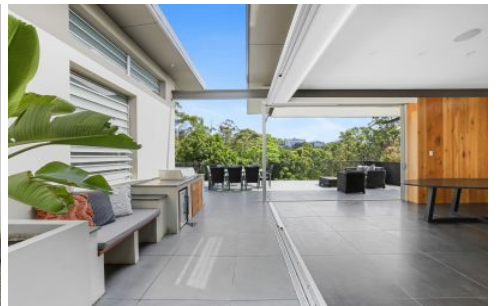

ELLA ELIAS

PROPERTY GROUP